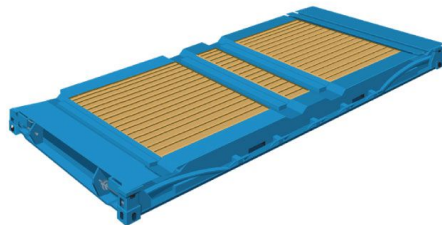

PLATFORM CONTAINERS

Lung. Interna	Larg. Interna	Alt. Interna			Tara	Kg. Max
PLATFORM 20' Container						
6.05 m	2.43 m	2.23 m			2750 Kg	24000 Kg
PLATFORM 40' Container						
12.18 m	2.40 m	1.95 m			5800 Kg	39200 Kg

IMPORTANT

The specifications in the table are for reference only. In case of special requirements, contact us.

PanAf Logistics Ltd.

+254 02 008 844
+254 739 801 467

operations@panaf.co.ke

Industrial Area, Road A
P.O. Box: 5216 - 00506
Nairobi, Kenya.